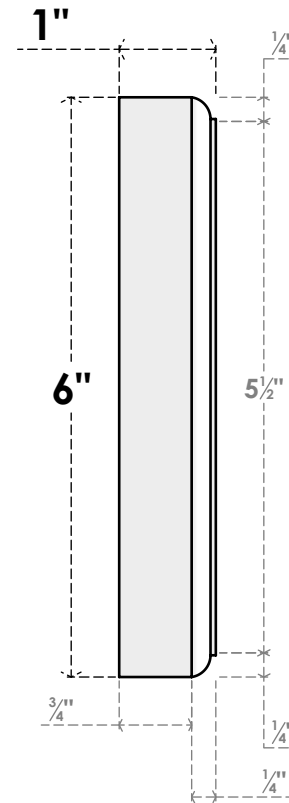

ROSP060X060X100SDG04

6"W X 6"H X 1"P STANDARD SEDGWICK BULLSEYE ROSETTE WITH ROUNDED EDGE, ARCHITECTURAL GRADE PVC

FRONT

SIDE

EKENA MILLWORK
2300 WEST MAIN ST.
CLARKSVILLE, TX 75426
TOLL FREE: 866-607-0453
WWW.EKENAMILLWORK.COM

NOTES

1. INSTALLATION TO BE COMPLETED IN ACCORDANCE WITH MANUFACTURER'S SPECIFICATIONS.
2. DRAWING MAY NOT BE TO SCALE
3. THIS DRAWING IS INTENDED FOR DESIGN AND PLANNING PURPOSES ONLY.
4. ALL INFORMATION CONTAINED HEREIN WAS CURRENT AT THE TIME OF DEVELOPMENT BUT MUST BE REVIEWED AND APPROVED BY THE PRODUCT MANUFACTURER TO BE CONSIDERED ACCURATE.
5. ARCHITECTURAL GRADE PVC PRODUCTS ARE MADE FROM EXPANDED CELLULAR PVC AND COME NATURALLY WHITE BUT MAY BE PAINTED