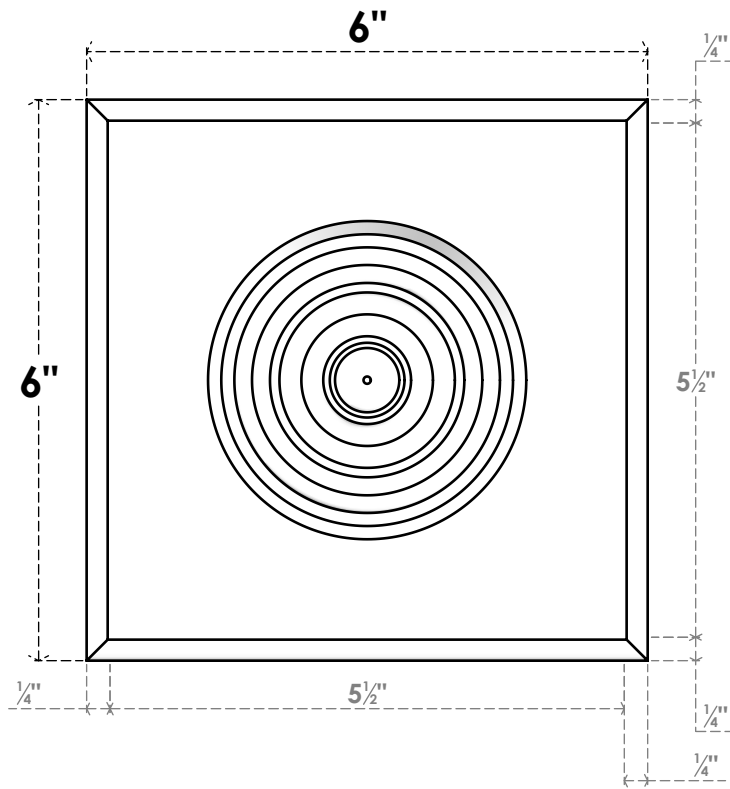

ROSP060X060X100SDG04

6"W X 6"H X 1"P STANDARD SEDGWICK BULLSEYE ROSETTE WITH ROUNDED EDGE, ARCHITECTURAL GRADE PVC

FRONT

SIDE

EKENA MILLWORK
2300 WEST MAIN ST.
CLARKSVILLE, TX 75426
TOLL FREE: 866-607-0453
WWW.EKENAMILLWORK.COM

NOTES

1. INSTALLATION TO BE COMPLETED IN ACCORDANCE WITH MANUFACTURER'S SPECIFICATIONS.
2. DRAWING MAY NOT BE TO SCALE
3. THIS DRAWING IS INTENDED FOR DESIGN AND PLANNING PURPOSES ONLY.
4. ALL INFORMATION CONTAINED HEREIN WAS CURRENT AT THE TIME OF DEVELOPMENT BUT MUST BE REVIEWED AND APPROVED BY THE PRODUCT MANUFACTURER TO BE CONSIDERED ACCURATE.
5. ARCHITECTURAL GRADE PVC PRODUCTS ARE MADE FROM EXPANDED CELLULAR PVC AND COME NATURALLY WHITE BUT MAY BE PAINTED